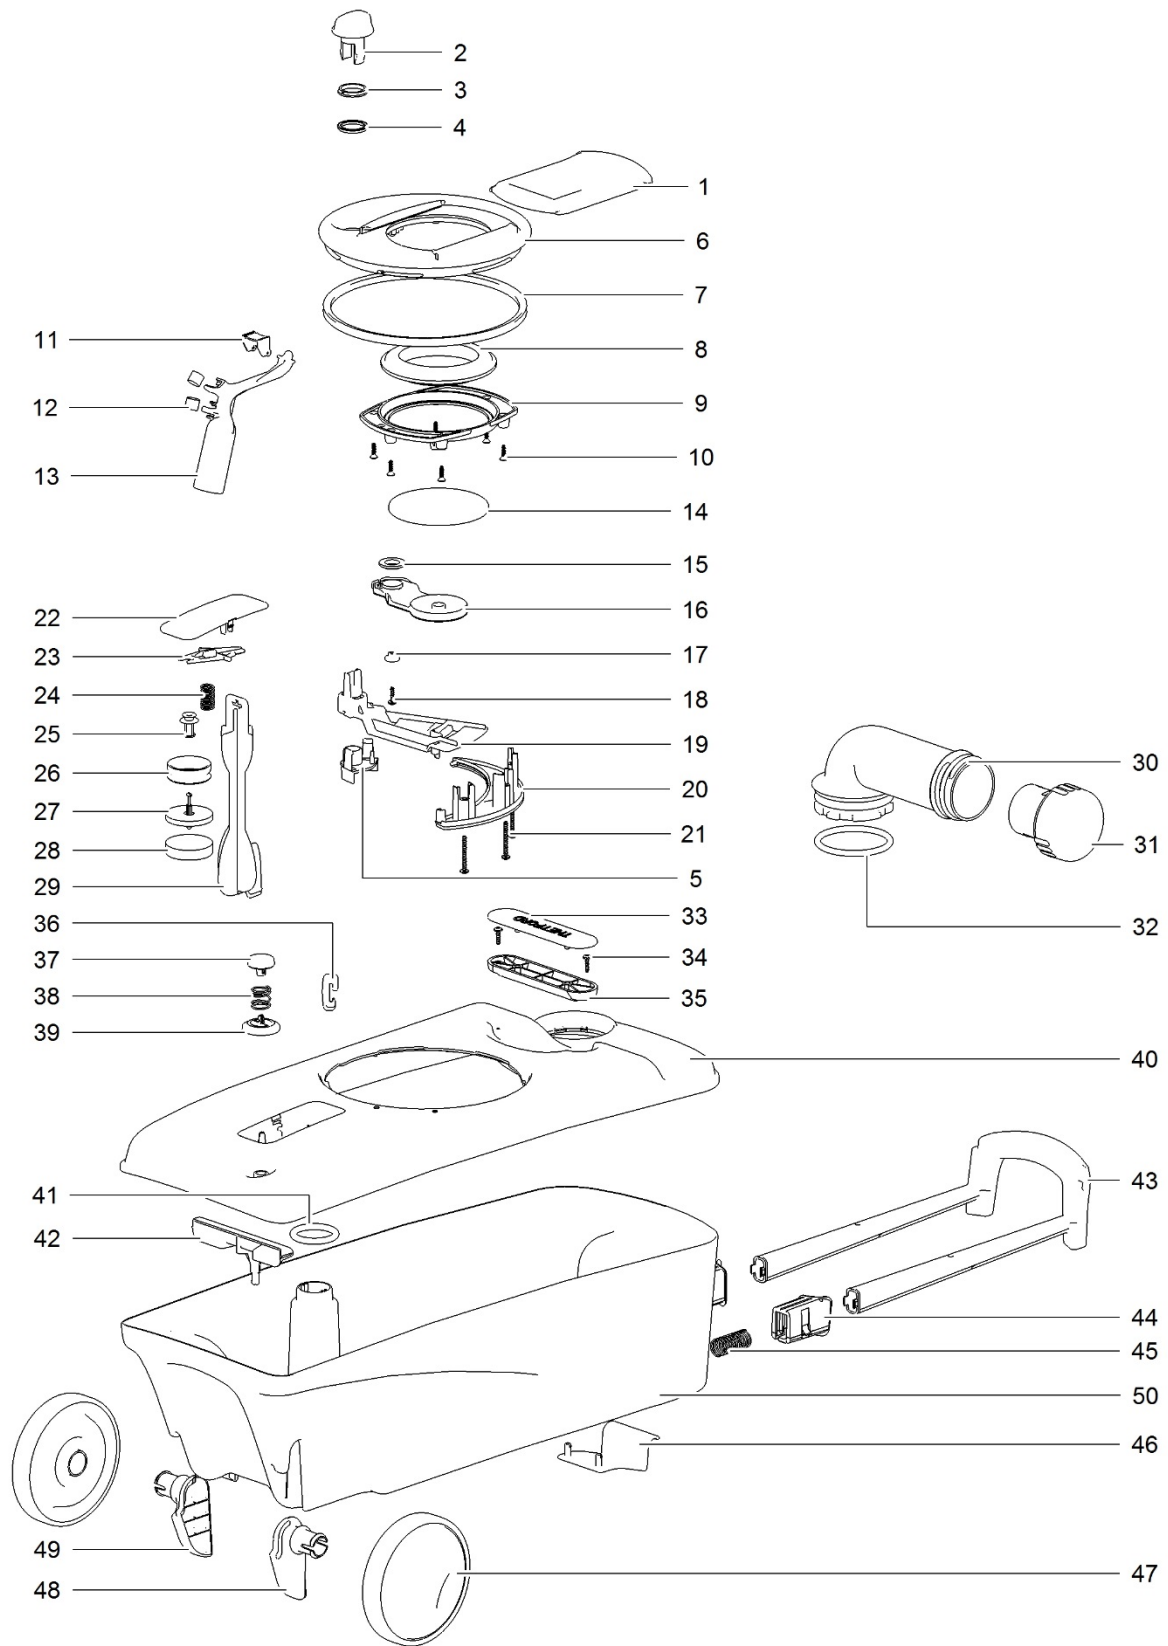

		Spare part number	Spare part number	Colours available
38	Water supply tube			
39	Clamp			
40	Electric valve	23709		
	Hose barb		23851	
41	Hose nut			
42	Water tube			
43	Vacuum breaker	16833		
44	Flush tube			
45	O-ring			
46	Nozzle			
47	Plug sight tube hole <i>toilet produced &gt; Oct 2005</i>			
48	Blindplug <i>toilet produced &gt; Oct 2005</i>			

**Handles**

**Handle**

**Spare part number**

51803-62

51813-62

LE1120\_C400-WHT\_1214-V03

		Spare part number	Spare part number	Spare part number	Colours available		
1	Sliding cover	32301			06		
2	Blade opener	32300	32331 <i>Mechanism Right</i>	32332 <i>Mechanism Left</i>	16		
3	Washer						
4	Seal parker						
5	Mechanism retainer						
6	Holding tank plate						
	Left hand version					32302	06
	Right hand version	32328			06		
7	Seal mechanism	50724					
8	Lip seal	23721					
9	Seal plate						
10	Screw						06
11	Retainer	32304					
12	Magnet						
13	Float arm						
14	Blade	50731					
15	Bearing						
16	Blade arm						
17	Bushing						
18	Screw						
19	Blade driver						
20	Support track						
21	Screw						

	Spare part number	Spare part number	Spare part number	Colours available	
22	Vent lid				
23	Vent lifter				
24	Vent Spring				
25	Vent pivot				
26	Vent seal				
27	Float stem	32305			
28	Float				
29	Vent actuator				
30	Pour out spout		32306	06	
31	Measuring cup	25810		16	
32	O-ring				
33	Handle cover				
34	Screw				
35	Handle				
36	Vent clip				
37	Vent button				
38	Vent spring		32307	16	
39	Vent seal				
40	Waste-holding tank upper				
41	O-ring				
42	Wheel support bracket				
43	Pull handle				
44	Bushing (Left/Right)		51805	16	
45	Spring				
46	Tank lock clip	51801		16	
47	Wheel				
48	Wheel bearing right		32308	06	
49	Wheel bearing left				
50	Waste-holding tank lower				
	Waste-holding tank complete		32327 <i>Right hand version</i>	32326 <i>Left hand version</i>	06