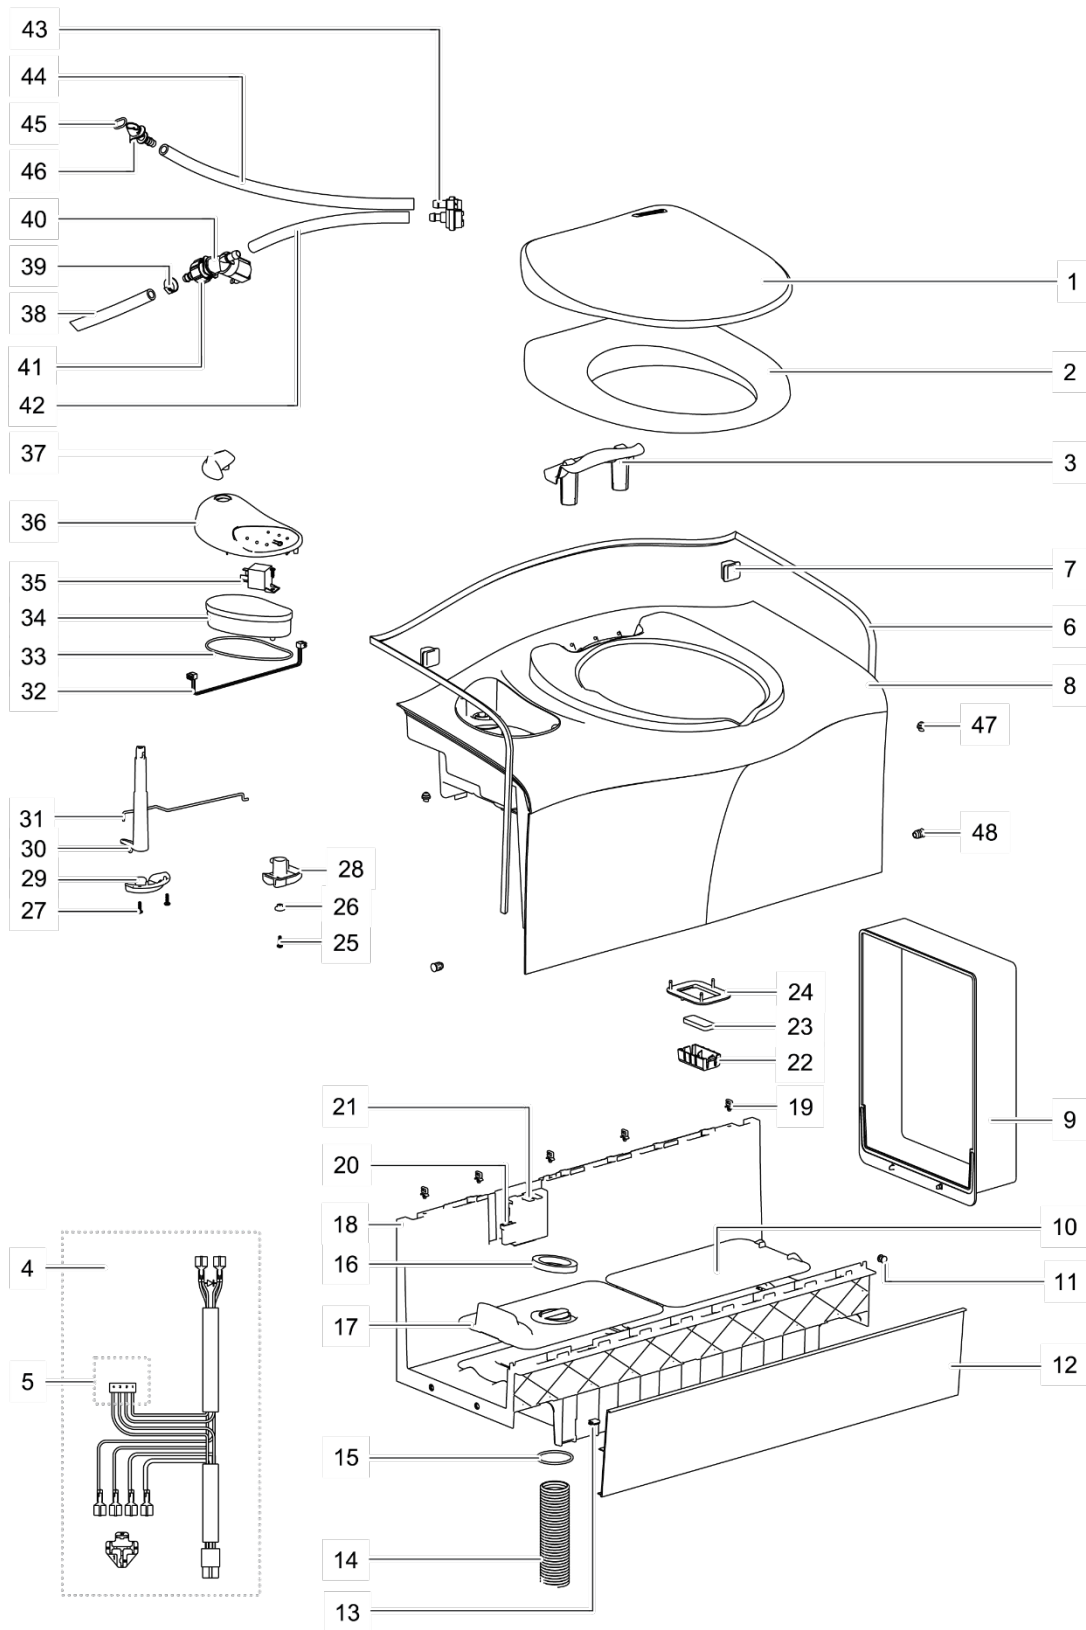

		Spare part number	Spare part number	Spare part number	Colours available
38	Screw				
39	Saddle				
40	Bracket		51802		
41	Shaft				
42	Link	51806			
43	Wire harness	32319			
44	O-ring				
45	Control well				
46	Control panel MK2		51811	51810	62
47	Handle	<i>Refer to page 69</i>	<i>X-model</i>	<i>C-model</i>	
48	Pump	16374			
49	Connector spare kit PCB	51808			
50	Flush tube				
51	O-ring		51807		62
52	Nozzle				
53	Wire harness main power				
54	Drain connector		51804		74
55	Sight glass		<i>toilets</i>		
56	Clamp		<i>produced &gt;</i>		
57	Drain tube		<i>Oct 2005</i>		
58	Plug sight tube hole <i>toilet produced &gt; Oct 2005</i>				
59	Blind plug <i>toilet produced &gt; Oct 2005</i>				
60	Water fill extension	32329			16

**Handles**

**Handle**

**Spare part number**

51803-62

51813-62

LE1118\_C403-L\_1018-V03

	Spare part number	Spare part number	Colours available
1	Cover		
2	Seat	51814	62
3	Pod		
4	Wire harness		
5	Connector spare kit PCB	51808	
6	Wall seal	32311	
7	Bracket		
8	Bench		
9	Door interface		
10	Storage cover	51809	62
11	Lock plug <i>toilet produced &lt; May 2004</i>		
	Kicking plate (4x)	32426	62
12	Kicking plate LB		
13	Clip		
14	Vent hose		
15	O-ring	32324	
16	Seal vent plate		
17	Vent plate		
18	Base		
19	Wire clip		
20	Fuse	21766	
21	Reed switch housing HT and PCB	32317	62
22	Magnet basket		
23	Magnet		
24	Retaining plate		
25	Screw		
26	Bushing		
27	Screw		
28	Saddle		
29	Bracket	51802	
30	Shaft		
31	Link	51806	
32	Wire harness	32319	
33	O-ring		
34	Control well		
35	Relais	20106	
36	Control panel MK2	51812	62
37	Handle	<i>Refer to page 73</i>	62